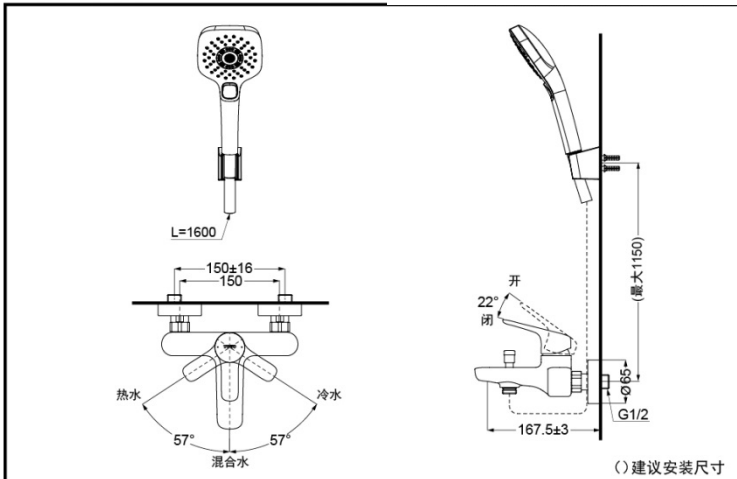

TOTO

Wall-Mount Single-Lever Bath & Shower Mixer

TBG03302B

TBW02005B

TBW02006B
(3Modes)

①TBG03302B

②TBW02005B

③TBW02006B

- Elegant appearance.
- Beautiful curves reveal elegant taste.
- Easy installation and usage.

SPECIFICS

Water Inlet Requirement :
0.05MPa(Dynamic
Pressure)~1.0MPa(Static
Pressure)

Water Efficiency :
Grade2(Hand Shower)

Wall-Mount Single-Lever Bath & TBG03302B+TBW02006B Shower Mixer

*TOTO(CHINA) CO.,LTD. All rights reserved.

Others

Series : GS

Recommend fittings : G series
Hand Shower